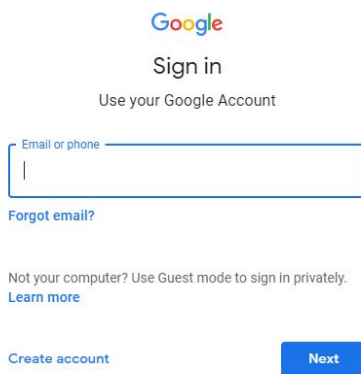

How to login to google classroom

(This will also enable your child to access the good apps for education such as google classroom, google docs, google slides and their google drive)

Step one

In a search engine (ideally chrome) but equally internet explorer/edge will work too.

Once you have opened google, look in the top right corner for th sign in:

Click on the sign in and the following will appear:

The children should know their username.

What they may not yet realise is that they have to add